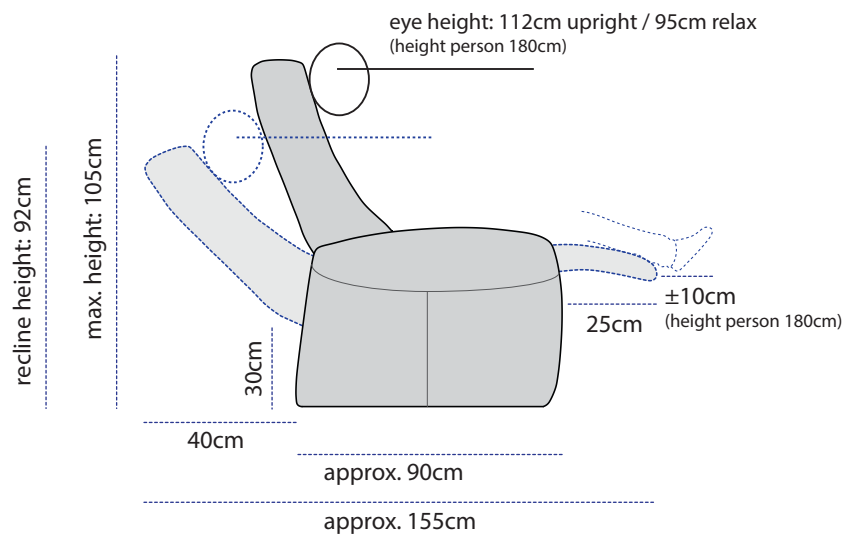

SIENA chair

Our dedicated cinema seat offering ultimate comfort.

Features:

- Heavy-duty steel frame mechanism featuring a manual, 1 or 2 motor recline.
- Manual articulating headrest allows the user to adjust the position of the headrest to the perfect viewing position and therefore offers proper head, lower back and neck support.
- Hand-crafted and ergonomically designed, using high-quality materials and high-density foam allows for maximum seating comfort for hours of movie viewing experiences.
- A wide variety of luxurious leathers, fabrics or customer supplied upholstery (COM/COL).

Modularity:

Modularity allows for flexibility and freedom to make up a perfect and unique seating layout that meets design and personal requirements. Like all RaSiKe products, our SIENA seating is modularly built and consist of different elements such as seats and armrests in several widths. With these elements, one can put together any preferred seating layout which perfectly fits your space.

Example seating layout:

- options:**
 cupholders size: 8,5cm
 small tray size: 15cm x 10cm
 large tray size: 21cm x 28cm