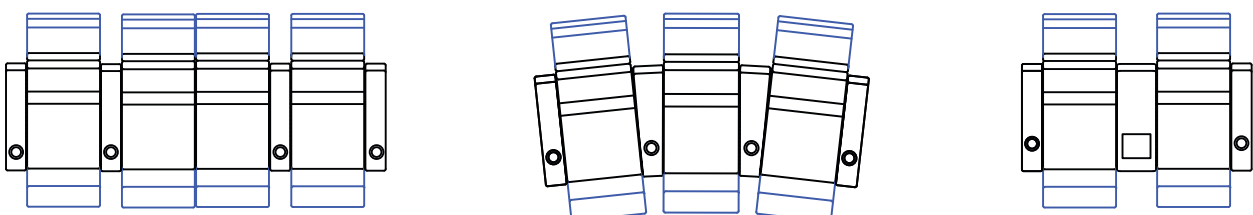

SIENA chair

Our dedicated cinema seat offering ultimate comfort.

Features:

- Heavy-duty steel frame mechanism featuring a manual, 1 or 2 motor recline.
- Manual articulating headrest allows the user to adjust the position of the headrest to the perfect viewing position and therefore offers proper head, lower back and neck support.
- Hand-crafted and ergonomically designed, using high-quality materials and high-density foam allows for maximum seating comfort for hours of movie viewing experiences.
- A wide variety of luxurious leathers, fabrics or customer supplied upholstery (COM/COL).

Modularity:

Modularity allows for flexibility and freedom to make up a perfect and unique seating layout that meets design and personal requirements. Like all RaSiKe products, our SIENA seating is modularly built and consist of different elements such as seats and armrests in several widths. With these elements, one can put together any preferred seating layout which perfectly fits your space.

Example seating layout:

- options:**
 cupholders size: 8,5cm
 small tray size: 15cm x 10cm
 large tray size: 21cm x 28cm