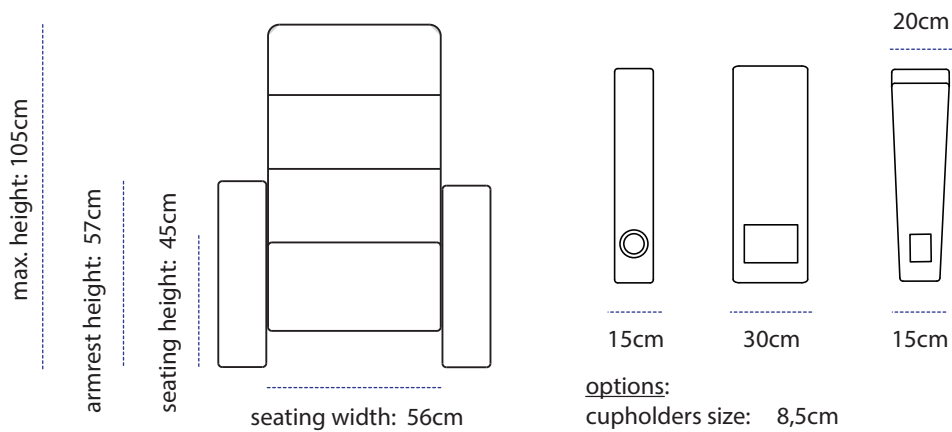

SIENA chair

Our dedicated cinema seat offering ultimate comfort.

Features:

- Heavy-duty steel frame mechanism featuring a manual, 1 or 2 motor recline.
- Manual articulating headrest allows the user to adjust the position of the headrest to the perfect viewing position and therefore offers proper head, lower back and neck support.
- Hand-crafted and ergonomically designed, using high-quality materials and high-density foam allows for maximum seating comfort for hours of movie viewing experiences.
- A wide variety of luxurious leathers, fabrics or customer supplied upholstery (COM/COL).

Modularity:

Modularity allows for flexibility and freedom to make up a perfect and unique seating layout that meets design and personal requirements. Like all RaSiKe products, our SIENA seating is modularly built and consist of different elements such as seats and armrests in several widths. With these elements, one can put together any preferred seating layout which perfectly fits your space.

Example seating layout:

- options:**
 cupholders size: 8,5cm
 small tray size: 15cm x 10cm
 large tray size: 21cm x 28cm