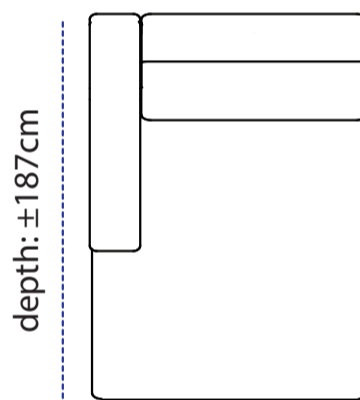

Seat with armrest attached, left/right

seat+arm: ±121cm

seat+arm: 146cm

Seat, fixed

middle seat: ±95cm

middle seat: ±119cm

Wedge seat:

wedge: ±117cm

Ottoman, fixed:

ottoman: ±74cm

Corner seat, fixed:

corner seat: ±123cm

FLOW

Longchair with armrest left/right, fixed:

longchair: ±137cm

depth: ±187cm

longchair: ±130cm

longchair, no arms, left/right

longchair: ±134cm

depth: ±187cm

longchair: ±134cm