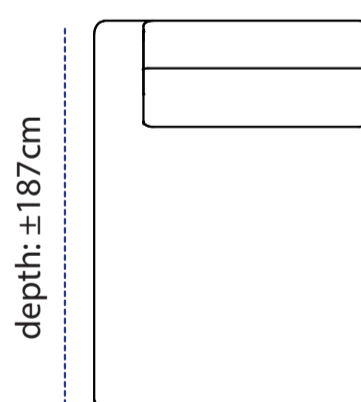

Seat with armrest attached, left/right

seat+arm: ±121cm

seat+arm: 146cm

Seat, fixed

middle seat: ±95cm

middle seat: ±119cm

Wedge seat:

wedge: ±117cm

Ottoman, fixed:

ottoman: ±74cm

Corner seat, fixed:

corner seat: ±123cm

FLOW

Longchair with armrest left/right, fixed:

longchair: ±137cm

depth: ±187cm

longchair: ±130cm

longchair, no arms, left/right

longchair: ±134cm

depth: ±187cm

longchair: ±134cm