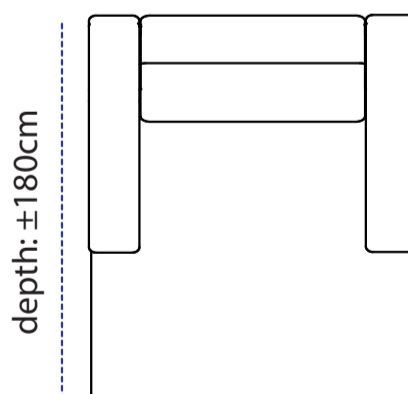

Seat with armrest attached, left/right, fixed

seat+arm: ±118cm

seat+arm: ±143cm

BARLES

Seat, fixed

middle seat: ±94cm

middle seat: ±119cm

Longchair with armrest left/right, fixed:

longchair : ±143cm

longchair : ±143cm

Cosy seat, longchair for 2

longchair : ±164cm

End lounge, ottoman

ottoman: ±74cm

Corner seat, fixed:

corner seat: ±100cm