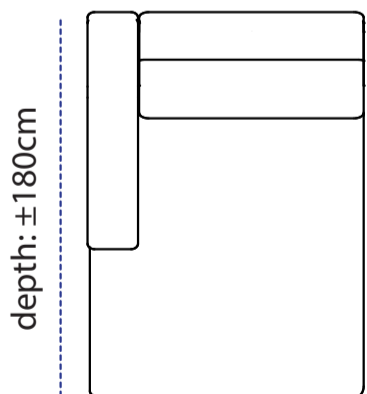

Seat with armrest attached, left/right, fixed

seat+arm: ±118cm

seat+arm: ±143cm

BARLES

Seat, fixed

middle seat: ±94cm

middle seat: ±119cm

Longchair with armrest left/right, fixed:

longchair : ±143cm

longchair : ±143cm

Cosy seat, longchair for 2

longchair : ±164cm

End lounge, ottoman

ottoman: ±74cm

Corner seat, fixed:

corner seat: ±100cm