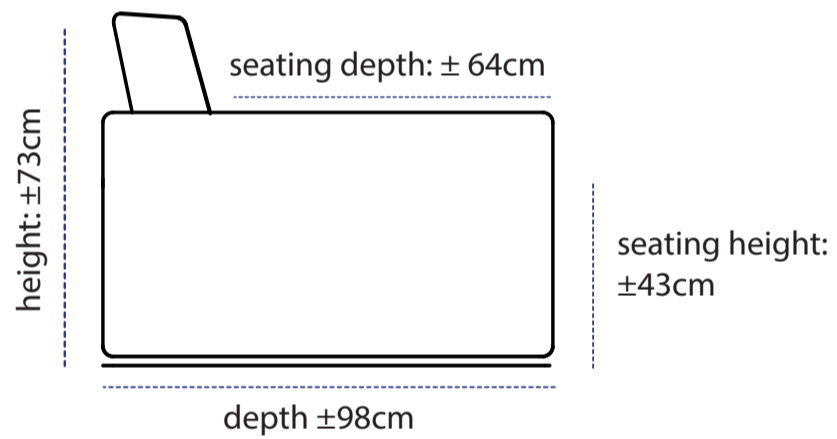

Seat with armrest attached, left/right, fixed

seat+arm: ±118cm

seat+arm: ±143cm

BARLES

Seat, fixed

middle seat: ±94cm

middle seat: ±119cm

Longchair with armrest left/right, fixed:

longchair : ±143cm

longchair : ±143cm

Cosy seat, longchair for 2

longchair : ±164cm

End lounge, ottoman

ottoman: ±74cm

Corner seat, fixed:

corner seat: ±100cm