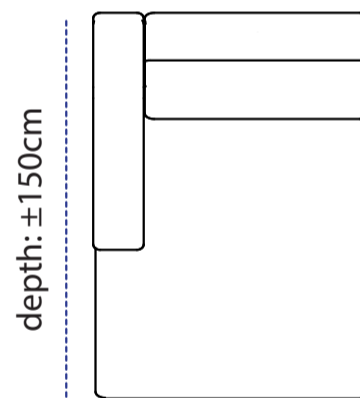

Seat with armrest attached, left/right, fixed

seat+arm: ±89cm

seat+arm: ±104cm

seat+arm: ±119cm

LIV

Seat, fixed

middle seat: ±69cm

middle seat: ±84cm

middle seat: ±99cm

Seat with armrest attached, left/right, relax 1 motor

seat+arm: ±93cm

seat+arm: ±108cm

seat+arm: ±123cm

Seat, relax, 1 motor

seat: ±72cm

seat: ±87cm

seat: ±102cm

End lounge, left/right, fixed

end chaise: ±131cm

end chaise: ±146cm

end chaise: ±161cm

Longchair with armrest left/right, fixed:

longchair : ±130cm

longchair : ±130cm

Corner seat, fixed:

corner seat: ±123cm

corner seat: ±133cm

Ottoman, fixed:

ottoman: ±95cm

Optional headrest:

headrest: ±72cm