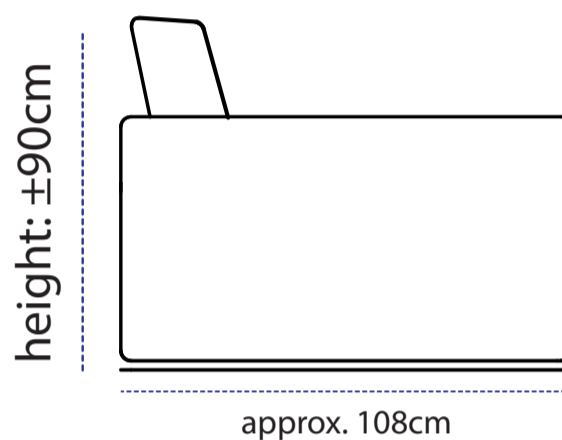

Seat with armrest attached, left/right, fixed

seat+arm: ±89cm

seat+arm: ±104cm

seat+arm: ±119cm

LIV

Seat, fixed

middle seat: ±69cm

middle seat: ±84cm

middle seat: ±99cm

Seat with armrest attached, left/right, relax 1 motor

seat+arm: ±93cm

seat+arm: ±108cm

seat+arm: ±123cm

Seat, relax, 1 motor

seat: ±72cm

seat: ±87cm

seat: ±102cm

End lounge, left/right, fixed

end chaise: ±131cm

end chaise: ±146cm

end chaise: ±161cm

Longchair with armrest left/right, fixed:

longchair : ±130cm

longchair : ±130cm

Corner seat, fixed:

corner seat: ±123cm

corner seat: ±133cm

Ottoman, fixed:

ottoman: ±95cm

Optional headrest:

headrest: ±72cm